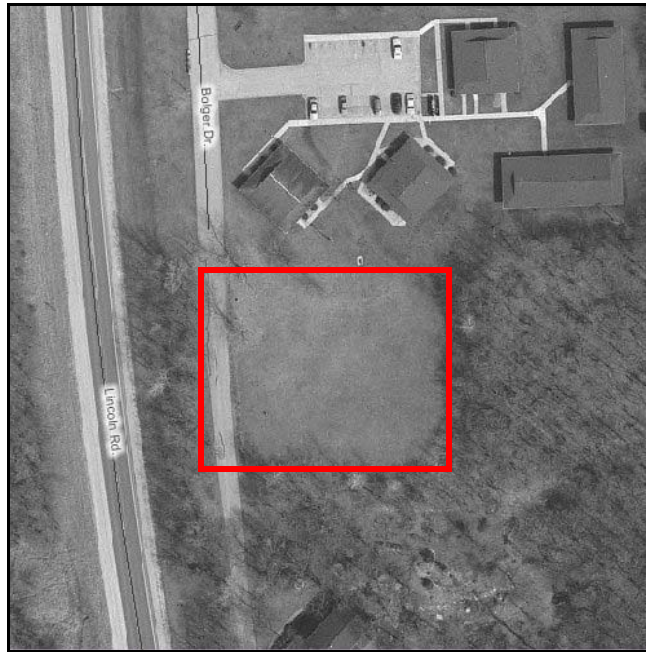

## *Residential Lot for Sale*

Lot Location

This large lot (approximately 1 acre) sits on a quiet street in a wooded location. Water and sewer nearby.

Northeast Iowa Realty & Appraisal, Inc.  
115 South Vine Street  
West Union, IA 52175  
563-422-3285  
[www.northeastiowarealty.com](http://www.northeastiowarealty.com)  
Bruce Bemis - 563)380-6651  
[bruce@northeastiowarealty.com](mailto:bruce@northeastiowarealty.com)